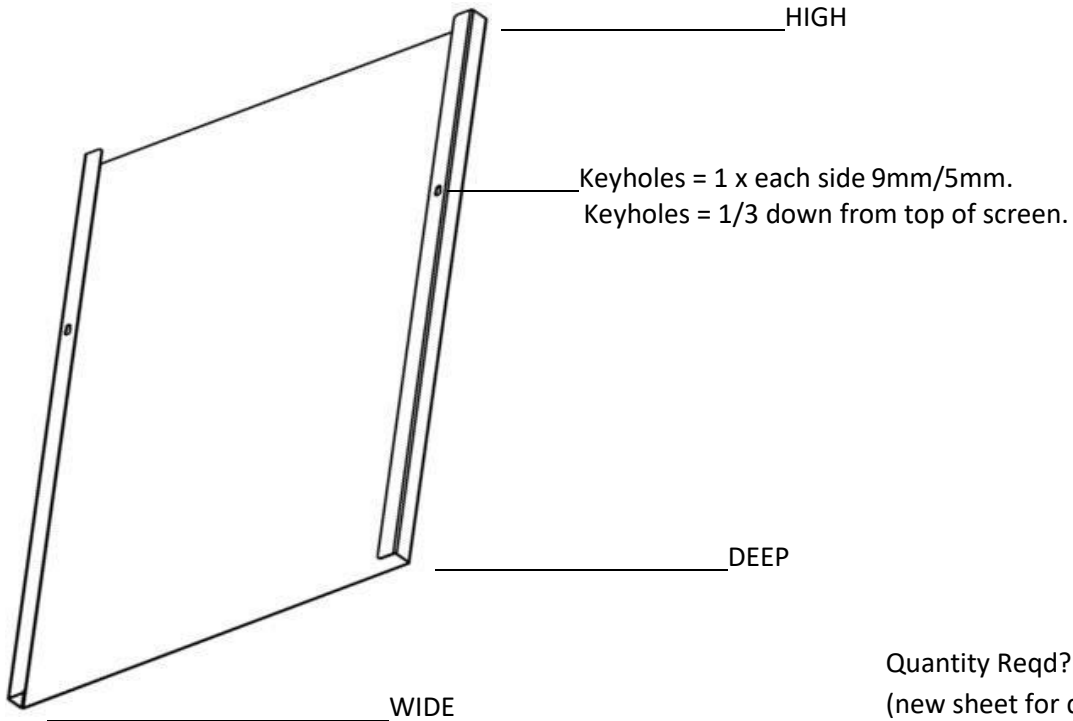

Quantity Reqd? _____
(new sheet for different dimensions)

PLEASE QUOTE PRICE & APROX DELIVERY TIME: PRICE _____ EXCLUDING GST

APROX DELIVERY TIME: _____